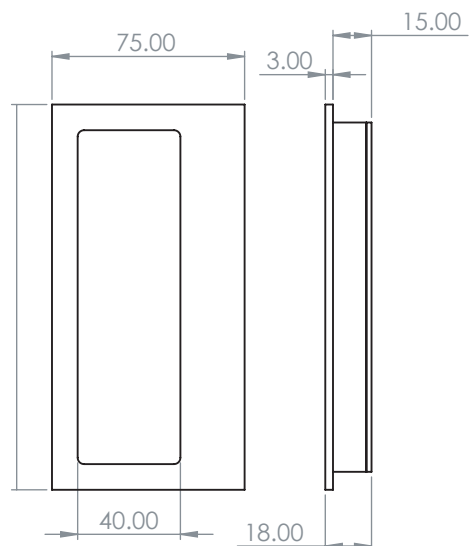

Hard & Ware

RFP1

FLUSH PULL HANDLE

SOLID BRASS MATERIAL

SCREW FIXED

CODE	A
RFP1-100	100MM
RFP1-150	150MM
RFP1-300	300MM