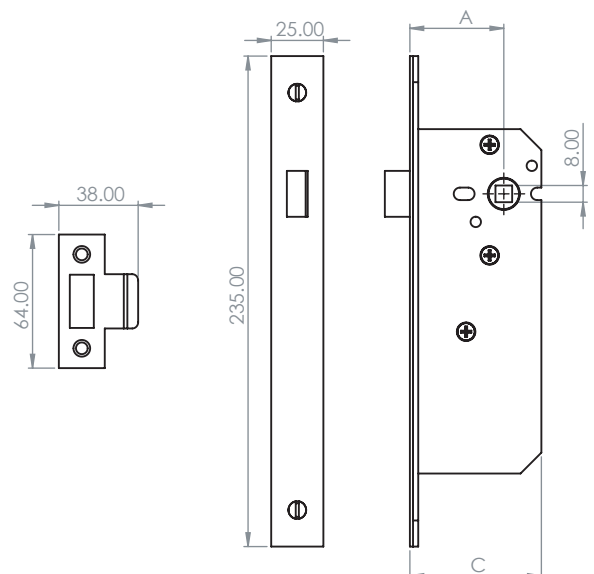

BCL-LATCH

Mortice latch for use on internal wooden hinged doors. CE Marked door lock Fire rated to BS EN 1634-1:2000 & Performance rated to BS EN 12209. Latchbolt operated by lever handle or knob from either side. Heavy sprung action.

8mm Square spindle

CODE	A	B	C
BCL-LATCH-45	45	NA	63
BCL-LATCH-57	57	NA	76
BCL-LATCH-82	82	NA	101