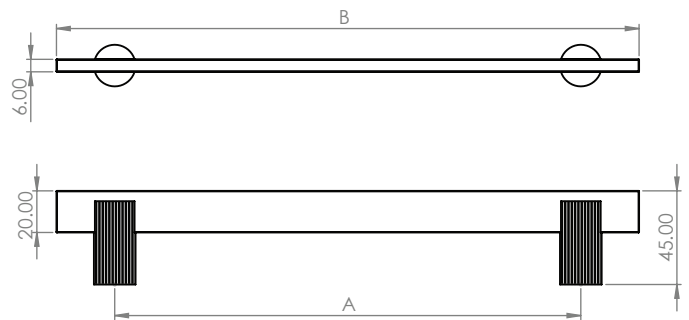

Hard & Ware

CPH14

Specification:
Solid brass Cabinet Pull Handle

Finish:
All Standard Finishes available

Included:
X1 Pull Handle
& Fixings

Care Instructions:
Clean wipe with damp cloth. Avoid using any chemicals.
Please note all living finishes are prone to aging & ware

CODE	A	B
CPH14-96	96	152
CPH14-128	128	184
CPH14-224	224	280
CPH14-304	304	360
CPH14-504	504	560
CPH14-604	604	660